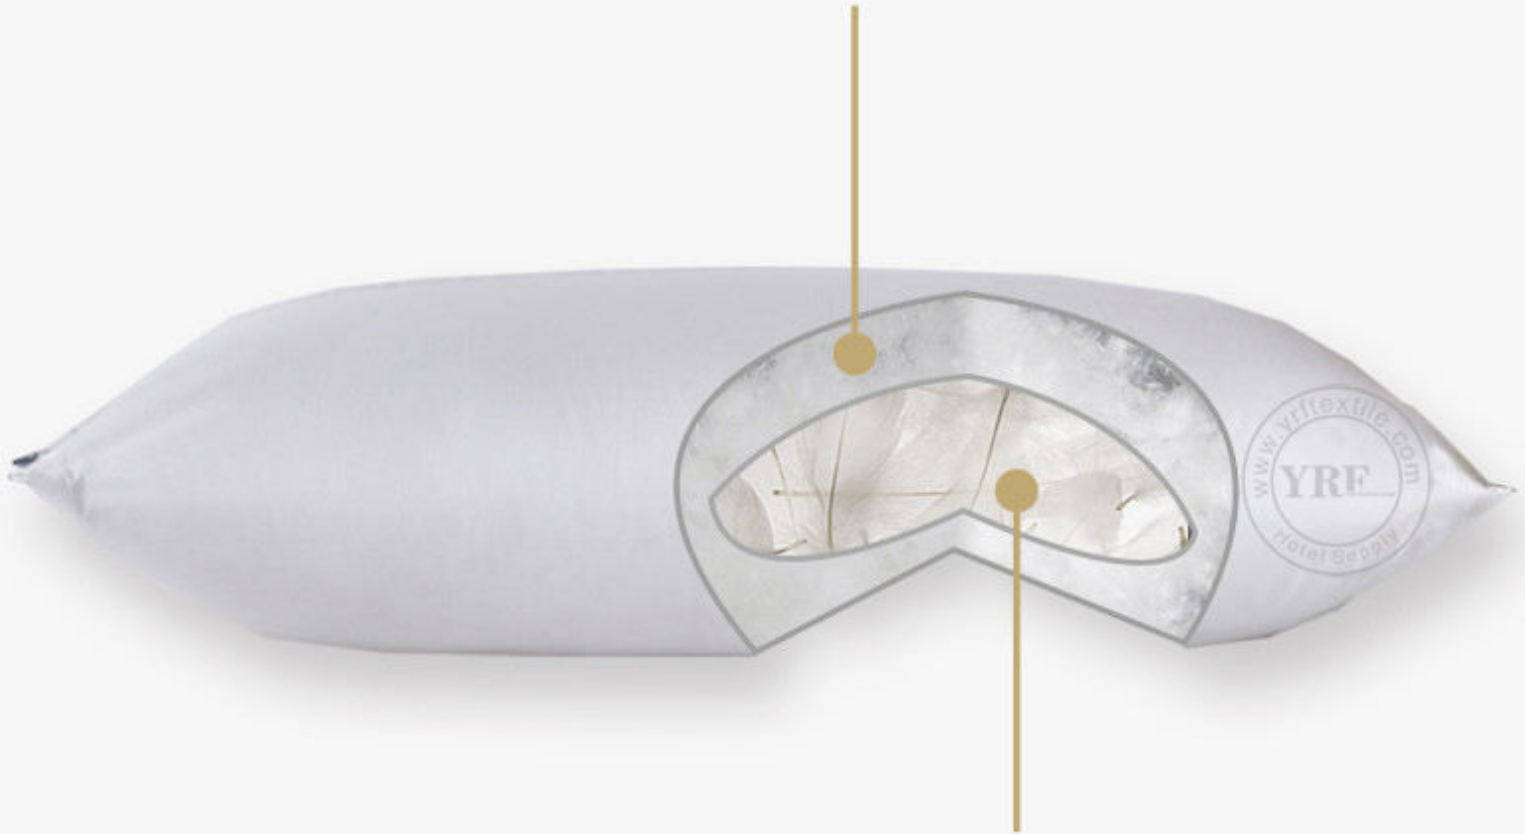

100S DENSE COTTON

With characteristics of sweat and moisture absorption, safe and skin-friendly, the pillow brings you a comfortable experience from the moment you touch it.

YRFTEXTILE.COM
YRF
Supply

YRF
HOTEL SUPPLY

Upper layer: 95% white goose down
Soft touch

Lower layer: German fiber
Resilient and durable

Scientific partitioned support

• Support head

• Decompression

• Double-sided usage

YRF
HOTEL SUPPLY

The outer layer is filled with 95% white goose down.

FILLING

Light and soft touch

The middle layer is filled with 100% goose feather.

Good support, relieve cervical fatigue

Each feather is pure.

Collected from 45°N production base
210 days of outdoor ecological free-range breeding

Smooth and
skin-friendly

Light and
quiet

Not easy
pilling

Five-layer design

M O R E T H A N A R M

Five-layer filler structure, give your neck overall support

1 95% white goose down

2 Latex particle